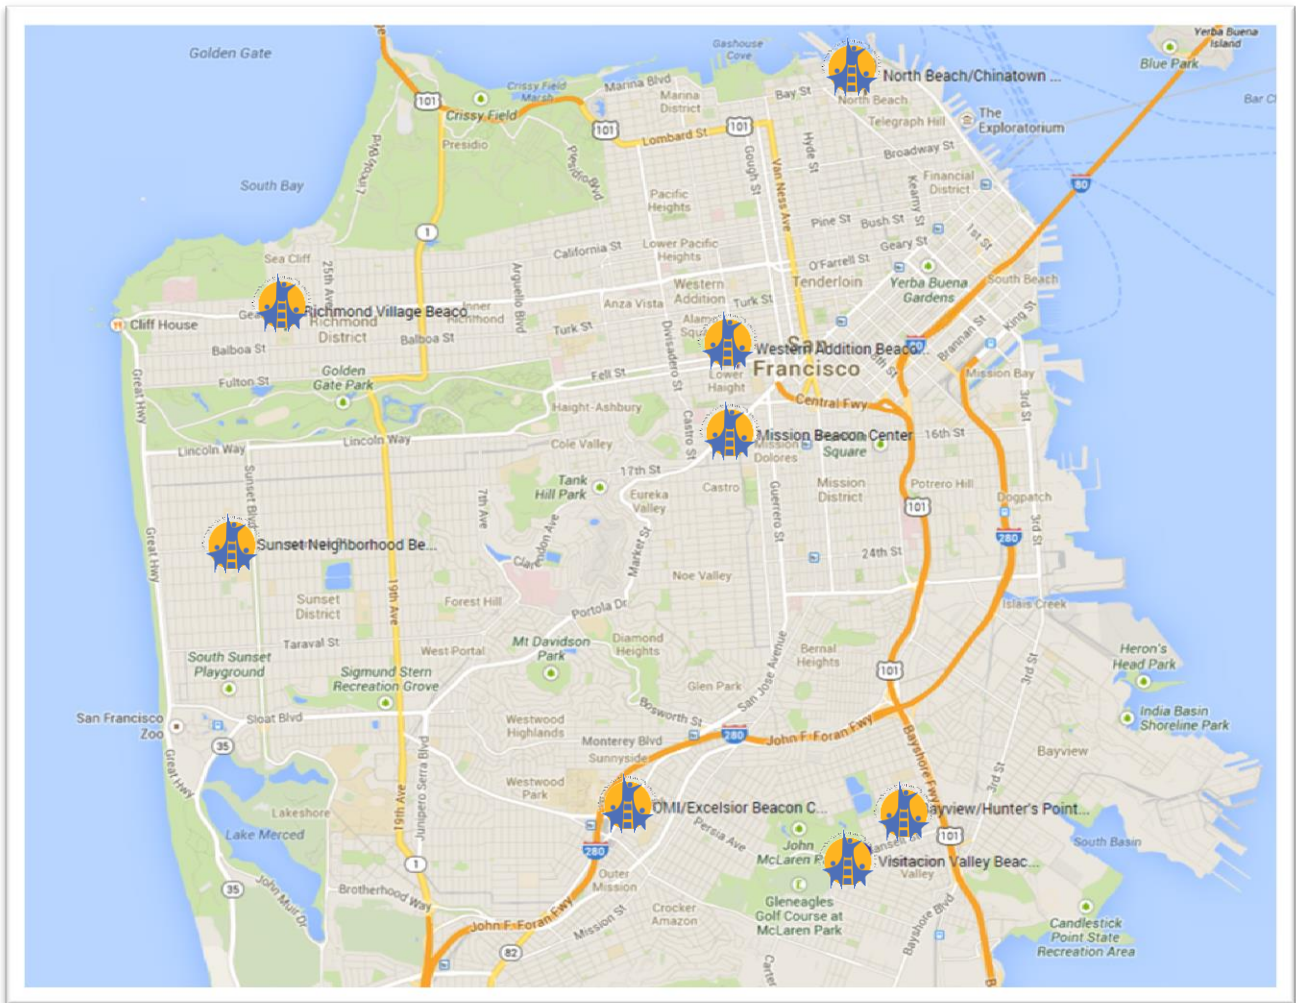

SAN FRANCISCO BEACON CENTERS

Bayview Beacon Center
Burton High School
400 Mansell St
San Francisco, CA 94134

Richmond Village Beacon Center
Washington High School
600 32nd Ave
San Francisco, CA 94121

North Beach/Chinatown Beacon Center
Francisco Middle School
2190 Powell St
San Francisco, CA 94133

Sunset Neighborhood Beacon Center
A.P. Giannini Middle School
3151 Ortega St
San Francisco, CA 94122

Mission Community Beacon
Everett Middle School
450 Church St
San Francisco, CA 94114

Visitacion Valley Beacon Center
Visitacion Valley Middle School
450 Raymond Ave
San Francisco, CA 94134

OMI/Excelsior Beacon Center
Denman Middle School
241 Oneida Ave
San Francisco, CA 94112

Western Addition Beacon Center
Muir Elementary School
380 Webster St
San Francisco, CA 94117