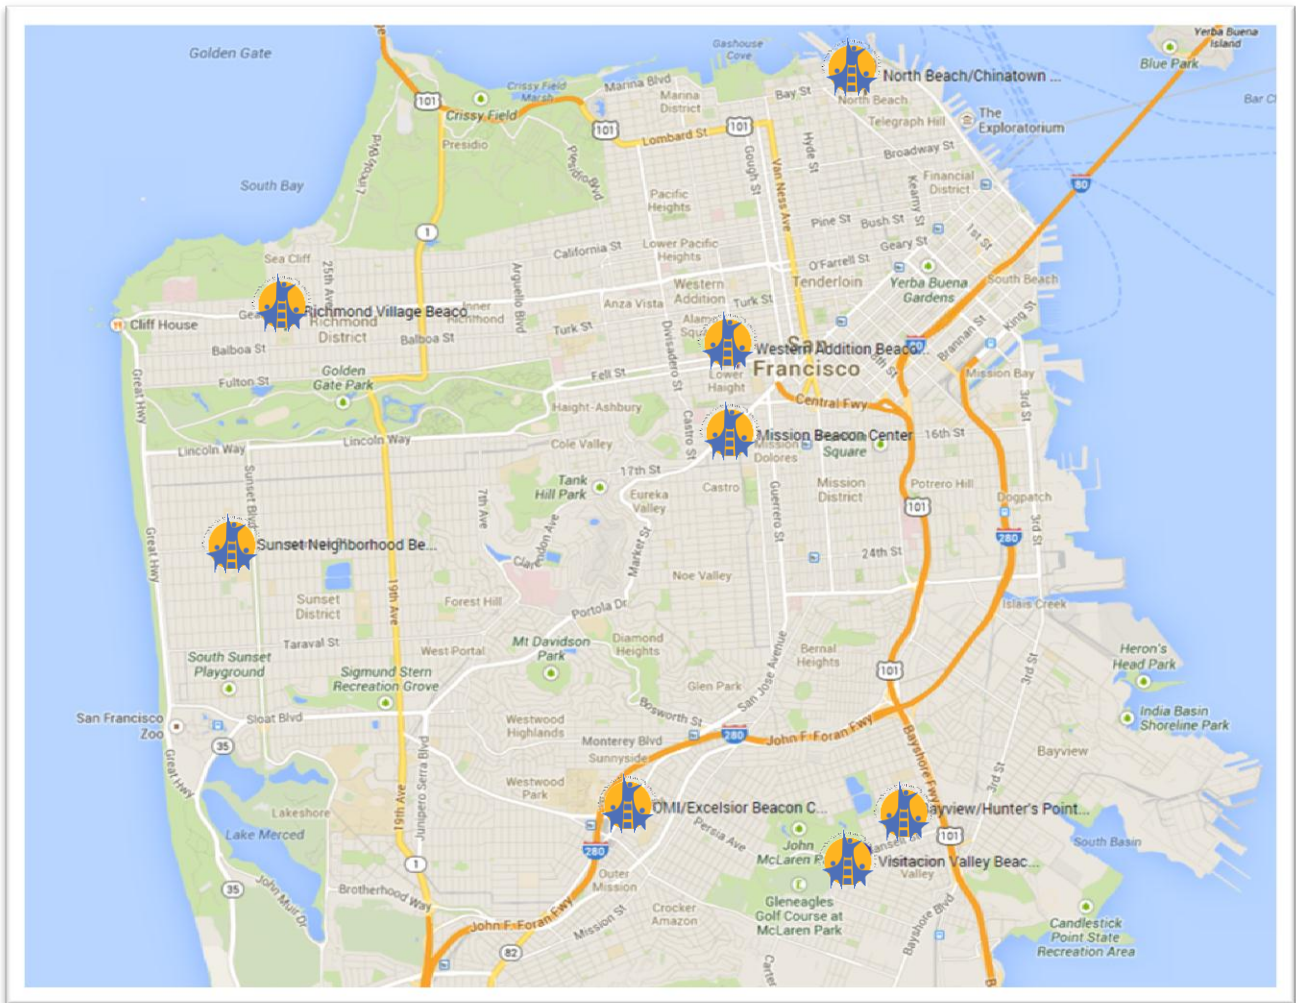

SAN FRANCISCO BEACON CENTERS

Bayview Beacon Center
 Burton High School
 400 Mansell St
 San Francisco, CA 94134

Richmond Village Beacon Center
 Washington High School
 600 32nd Ave
 San Francisco, CA 94121

North Beach/Chinatown Beacon Center
 Francisco Middle School
 2190 Powell St
 San Francisco, CA 94133

Sunset Neighborhood Beacon Center
 A.P. Giannini Middle School
 3151 Ortega St
 San Francisco, CA 94122

Mission Beacon Center
 Everett Middle School
 450 Church St
 San Francisco, CA 94114

Visitacion Valley Beacon Center
 Visitacion Valley Middle School
 450 Raymond Ave
 San Francisco, CA 94134

OMI/Excelsior Beacon Center
 Denman Middle School
 241 Oneida Ave
 San Francisco, CA 94112